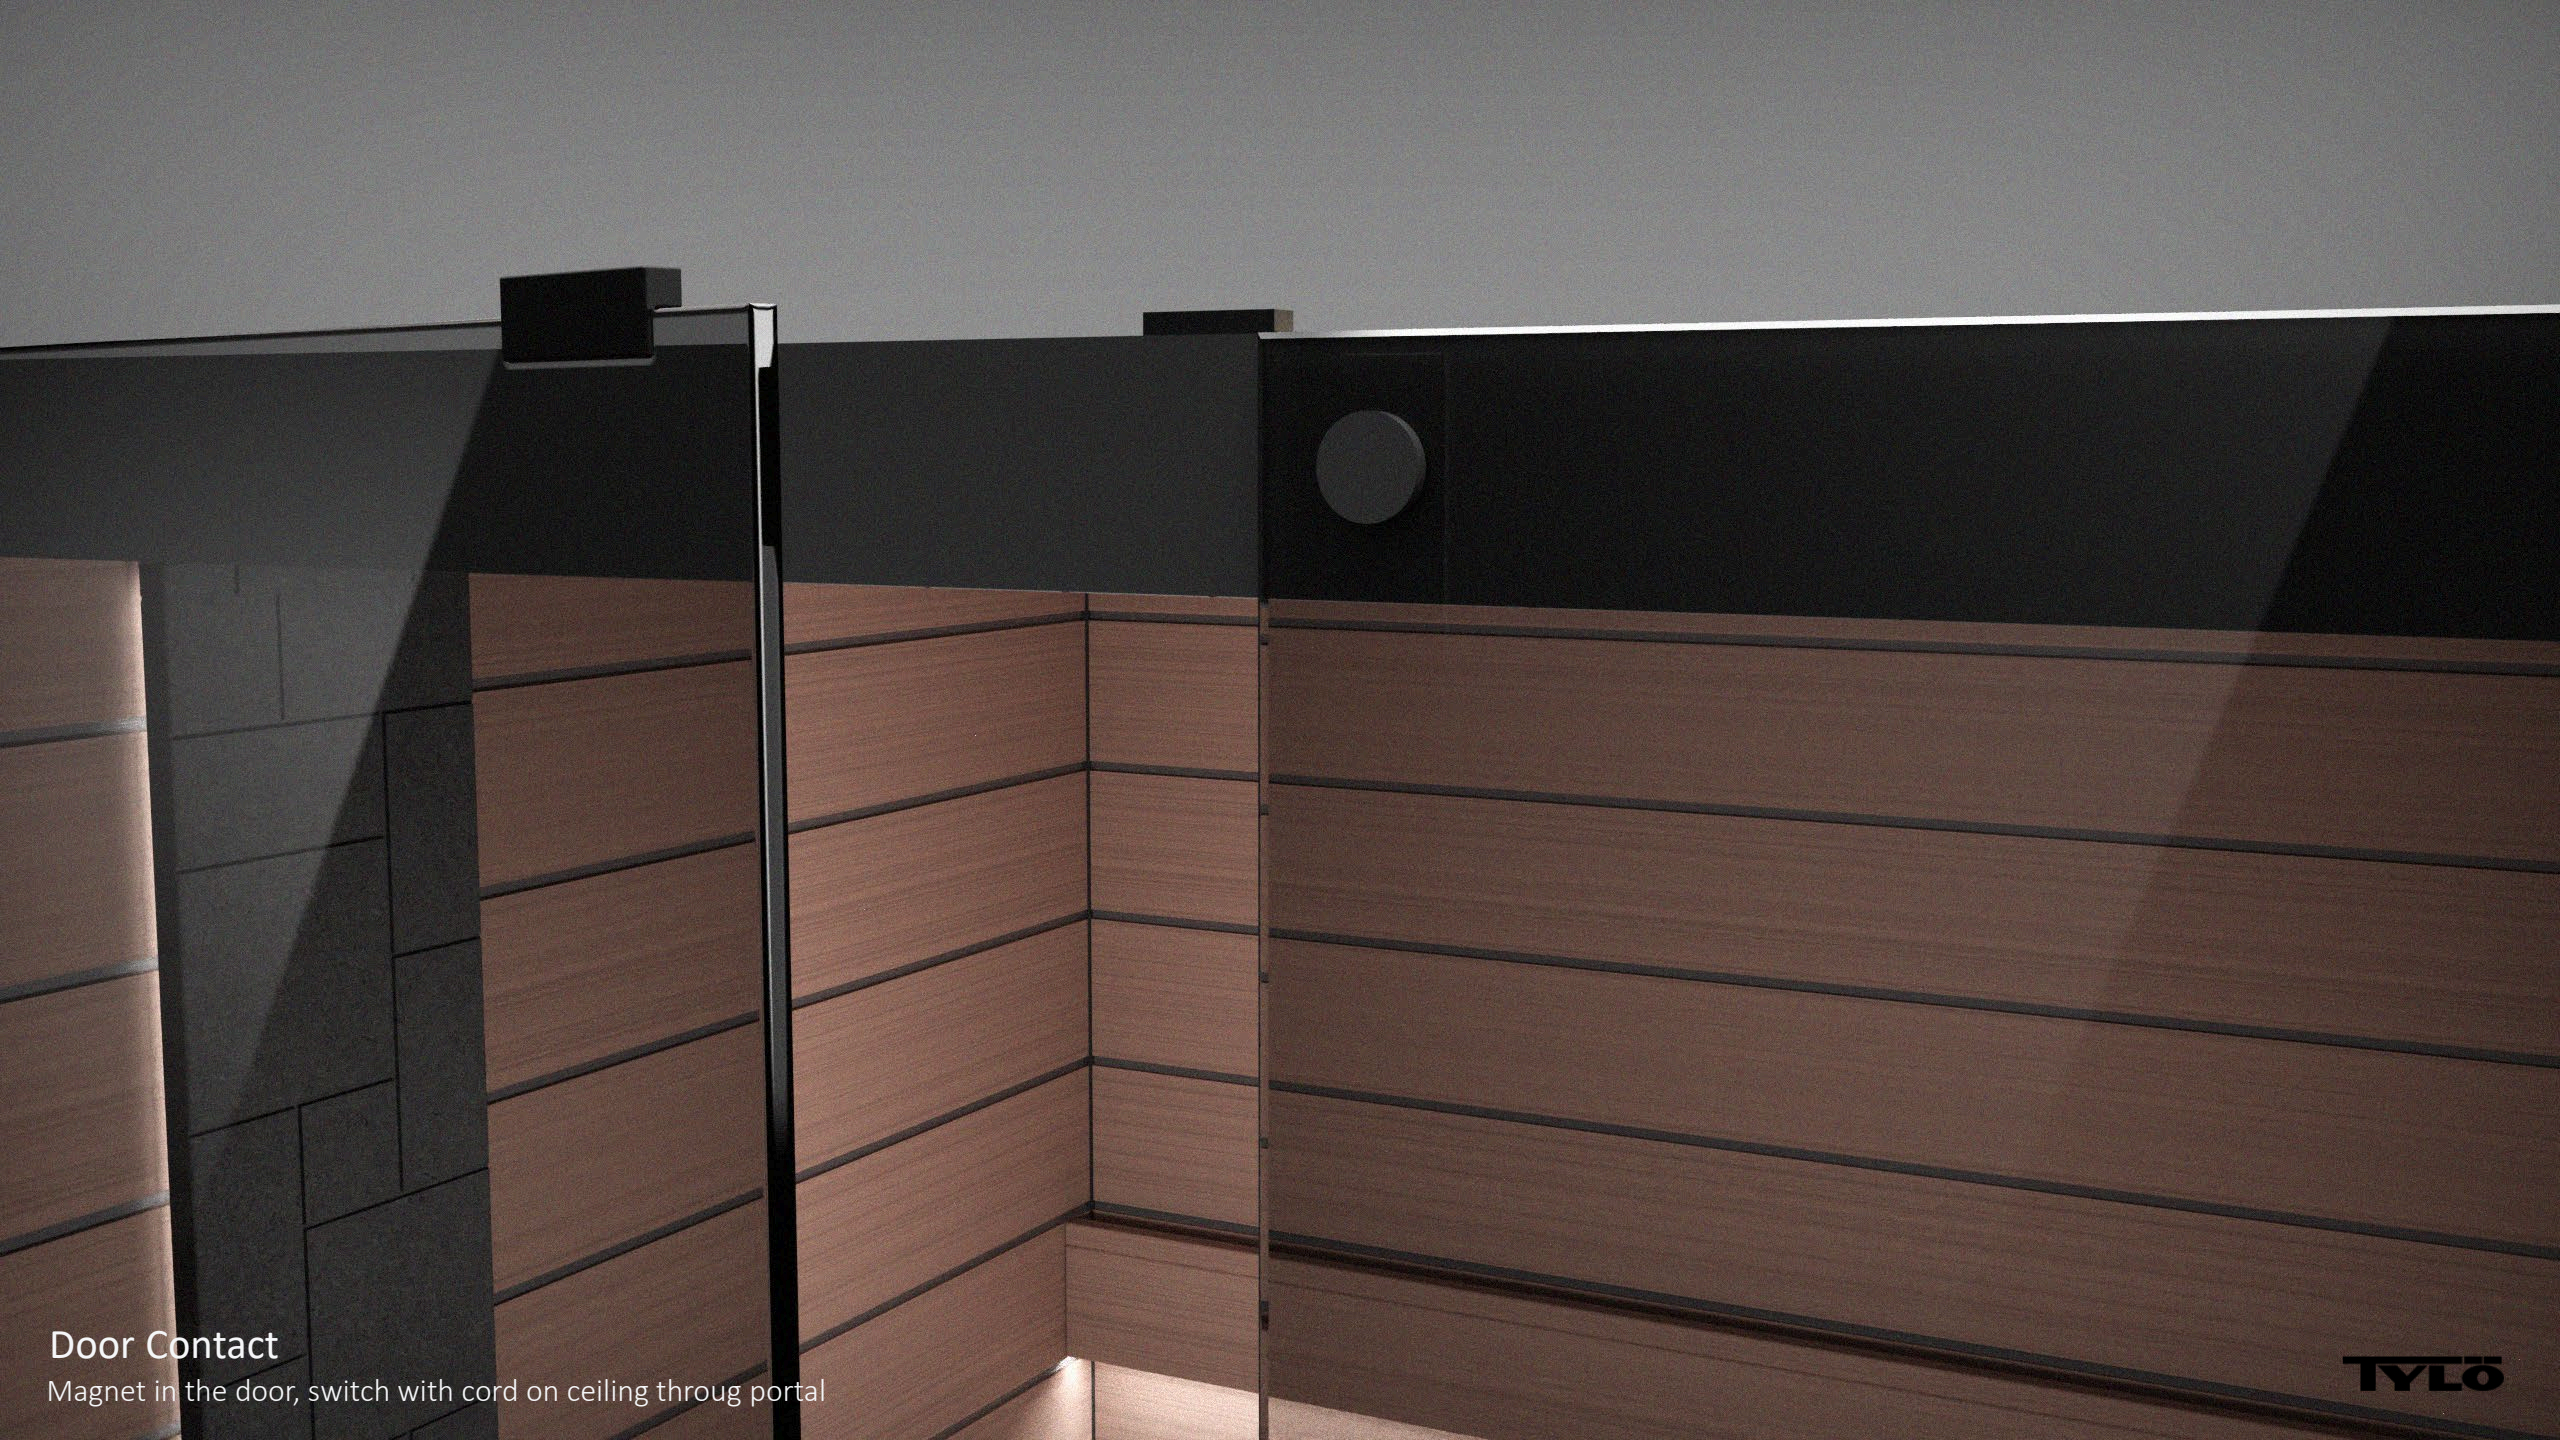

# The Portal

Valchromat Handle

Smokey Black Tinted 8 mm Glass

Black Hinges

Valchromat with milled pattern

Black Floor Frame

Optional Floor

Neon LED in Backrest (included)

Neon LED in Portal (x4) (included)

Flush Mounted Glass

68°  
35°

68°  
35°

For extra comfort optional Tylö  
Sauna Pillow

**TYLÖ**

**TYLÖ**

TYLÖ

Laser engraved Logo on the Benches

TYLÖ

**Door Contact**

Magnet in the door, switch with cord on ceiling through portal

Extra Side Benches  
Under development as an extra option