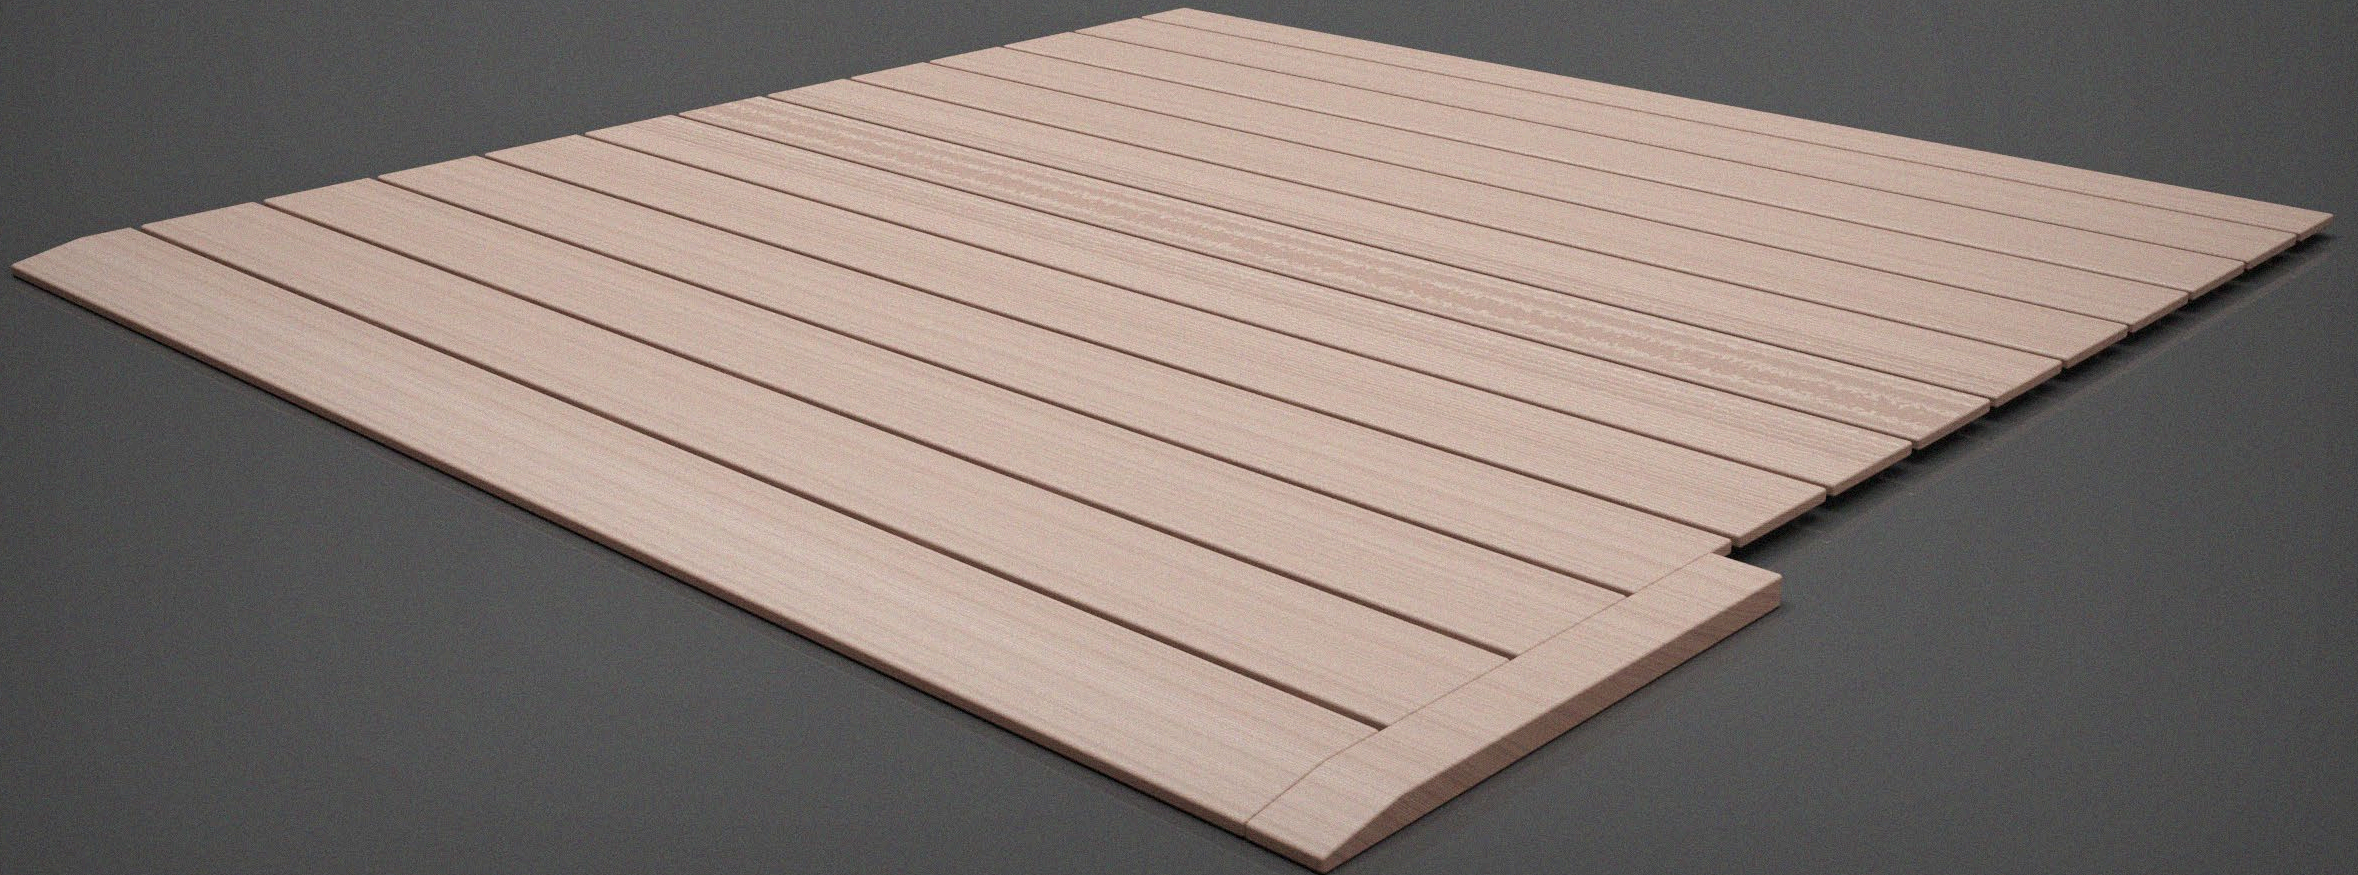

Laser engraved Logo on the Benches

TYLÖ

**Door Contact**

Magnet in the door, switch with cord on ceiling through portal

Extra Side Benches  
Under development as an extra option